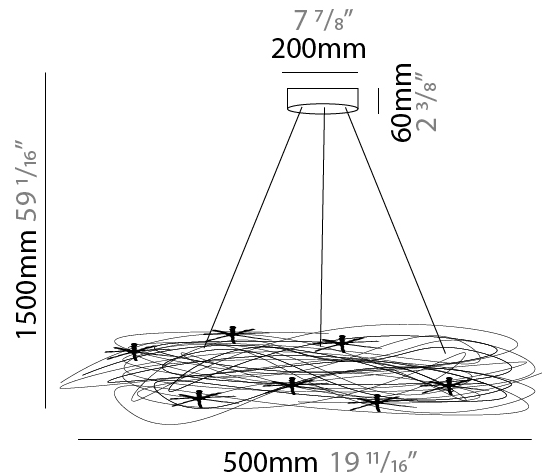

PROJECT	
TYPE	
SPECIFIER	
QUANTITY	
DATE	

CONFUSIONE SOSPENSION

D131273

base number

1. To build a product code in our configurator select the specify button on the base model # product page
2. To build a manual product code on this datasheet choose from the options listed below in blue font and add the suffix to the base model #

GENERAL

Series: Confusione
Partner: Knikerboker
Division: Design
Installation: Suspension
Product Type: Pendant
Mounting Location: Ceiling

PHYSICAL

Shape: Round
Diameter (mm): 500
Diameter (in): 19 11/16
Extension (mm): 2000
Extension (in): 78 3/4
Fixture Finish: ANA
Fixture Material: Anodized Aluminum
Cable Details: Silicon Cable 2000mm / 78 3/4

ELECTRICAL

Number of Lamps: 20
Lamp Type: LED
Input Wattage (W): 24
Bulb Included: Bulb Included
Total Output Wattage (W): 20
Max. Wattage Per Lamp (W): 1
Lamp Base: G4
Dimming: 0-10V Dimming / Phase Dimming (120Vac Only)
Driver Included: Yes
Driver Location: Integrated
Driver Type: Constant Voltage - Universal
Driver Class: Class 2
Input Voltage (V): 120 - 277
Output Voltage (V): 12
Upon Request: (Not included - see components) Remote: 0-10Vdc dimming / Phase dimming @120Vac only / (Included) Integral Non-dimming 277Vac

LED

Color Temperature (°K): 3000
Max. Delivered Lumen (lm): 1600
CRI: >80 CRI

OPTICAL

RATINGS AND CERTIFICATIONS

Certified By: Certified for North American Standards
IP rating: IP20