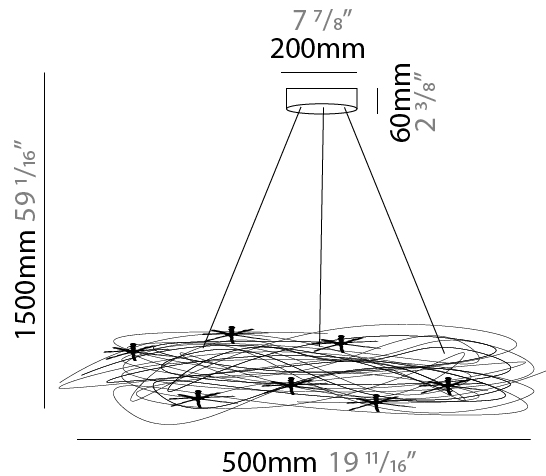

PROJECT	_____
TYPE	_____
SPECIFIER	_____
QUANTITY	_____
DATE	_____

CONFUSIONE SUSPENSION

D131145

base number

1. To build a product code in our configurator select the specify button on the base model # product page
2. To build a manual product code on this datasheet choose from the options listed below in blue font and add the suffix to the base model #

GENERAL

Series: Confusione
Partner: Knikerboker
Division: Design
Installation: Suspension
Product Type: Pendant
Mounting Location: Ceiling

PHYSICAL

Shape: Round
Diameter (mm): 500
Diameter (in): 19 11/16
Fixture Material: Anodized Aluminum
Cable Details: 3 Steel Cable 1500m / 59 1/16"

ELECTRICAL

Number of Lamps: 10
Lamp Type: LED
Bulb Included: Bulb Included
Total Output Wattage (W): 10
Max. Wattage Per Lamp (W): 1
Lamp Base: G4
Dimming: 0-10V Dimming / Phase Dimming (120Vac Only)
Driver Included: Yes
Driver Location: Remote
Driver Type: Constant Voltage - 120Vac
Driver Class: Class 2
Input Voltage (V): 120 - 277
Output Voltage (V): 12
Upon Request: (Not included - see components) Remote: 0-10Vdc dimming / Phase dimming @120Vac only / 277Vac

LED

OPTICAL

RATINGS AND CERTIFICATIONS

Certified By: Certified for North American Standards
IP rating: IP20