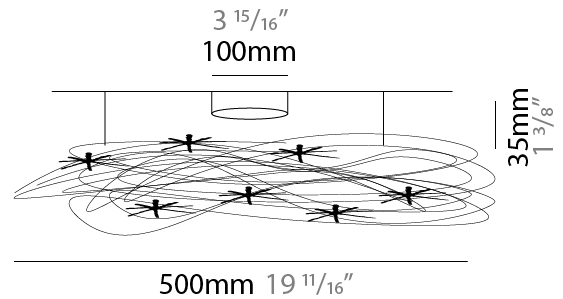

CONFUSIONE SURFACE

D132069

base number

1. To build a product code in our configurator select the specify button on the base model # product page
2. To build a manual product code on this datasheet choose from the options listed below in blue font and add the suffix to the base model #

GENERAL

Series: Confusione
Partner: Knikerboker
Division: Design
Installation: Surface
Product Type: Ceiling Surface
Mounting Location: Ceiling
Light Distribution: Direct / Indirect

PHYSICAL

Shape: Curves
Diameter (mm): 500
Diameter (in): 16 ¹¹/₁₆
Fixture Finish: ANA
Fixture Material: Anodized Aluminum

ELECTRICAL

Number of Lamps: 10
Lamp Type: LED
Input Wattage (W): 12
Bulb Included: Bulb Included
Total Output Wattage (W): 10
Max. Wattage Per Lamp (W): 1
Lamp Base: G4
Dimming: 0-10V Dimming / Phase Dimming (120Vac Only)
Driver Included: Yes
Driver Location: Integrated
Driver Type: Constant Voltage - Universal
Driver Class: Class 2
Input Voltage (V): 120 - 277
Output Voltage (V): 12
Upon Request: (Not included - see components) Remote: 0-10Vdc dimming / Phase dimming @120Vac only / (Included) Integral: Non-dimming 277Vac

LED

Color Temperature (°K): 3000
Max. Delivered Lumen (lm): 800
CRI: >80 CRI

OPTICAL

RATINGS AND CERTIFICATIONS

Certified By: Certified for North American Standards
IP rating: IP20

PROJECT
TYPE
SPECIFIER
QUANTITY
DATE